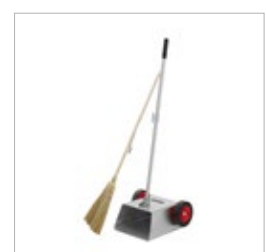

Key

¹ with road broom 01508/50 and handle 02900/140, ² with lobby broom 01505