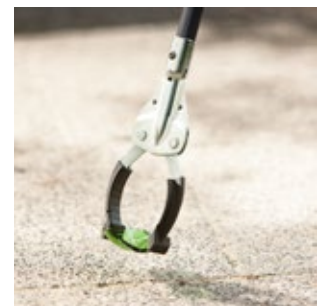

Greifboy 40

Grabber for picking up refuse and rubbish outdoors, with opened tips for scraping off stuck-on residues.

Greifboy 40 with steel handle Anodised aluminium tube with integrated mechanism, galvanised head, hardened plastic-coated grabbers, PU 10

Greifboy 50

Grabber for picking up refuse and rubbish both indoors and outdoors, Fitted with anti-slip plastic-coated grabbers for fast work, including on smooth surfaces.

Greifboy 50 steel handle Anodised aluminium tube with integrated mechanism, galvanised head, hardened plastic-coated grabbers, PU 10