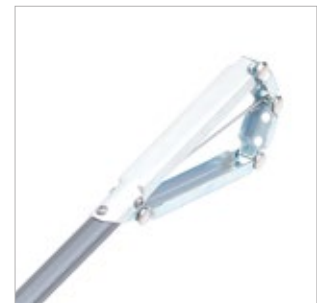

Greifboy 40 with steel handle Anodised aluminium tube with integrated mechanism, galvanised head, hardened plastic-coated grabbers, PU 10

Number	Length (cm)	Weight (g)	Grabber opening (cm)	Handle	EAN 4007105
01040/75	75	280	10.5	steel	...006568
01040/90	90	300	10.5	steel	...300413
01040/105	105	320	10.5	steel	...300420
01040/140	140	370	10.5	steel	...300437