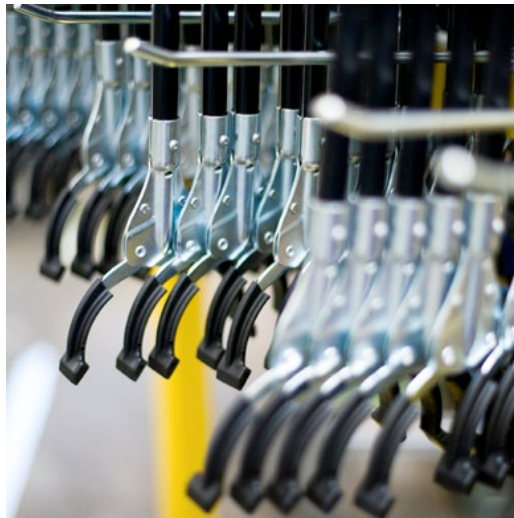

Quality since 1875