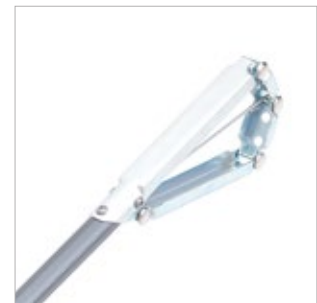

Greifboy 70 with steel handle Anodised aluminium tube with integrated mechanism, galvanised head, hardened plastic-coated grabbers, PU 10

Number	Length (cm)	Weight (g)	Grabber opening (cm)	Handle	EAN 4007105
01070/75	75	280	10.5	steel	...006575
01070/90	90	300	10.5	steel	...000719
01070/105	105	320	10.5	steel	...000726
01070/140	140	370	10.5	steel	...000733