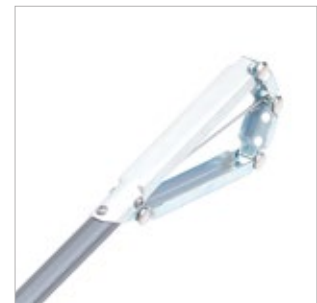

Greifboy 50 steel handle Anodised aluminium tube with integrated mechanism, galvanised head, hardened plastic-coated grabbers, PU 10

Number	Length (cm)	Weight (g)	Grabber opening (cm)	Handle	EAN 4007105
01050/75	75	280	10.5	steel	...300505
01050/90	90	300	10.5	steel	...300512
01050/105	105	320	10.5	steel	...300529
01050/140	140	370	10.5	steel	...300536