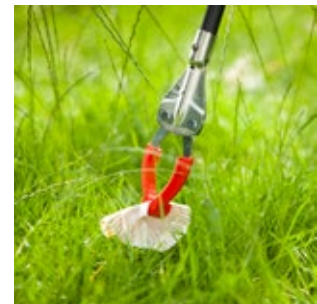

Greifboy 70

Grabber for picking up refuse and rubbish outdoors, coated in wear-resistant plastic tips